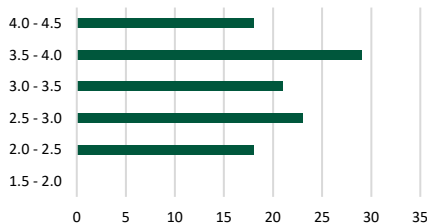

Bishop Guertin

HIGH SCHOOL

Brothers of the Sacred Heart

Mrs. Brenda Poznanski, *Director of School Counseling and Admissions*
Mr. Ronald Noel, *School Counselor*
Mrs. Deborah Bedard, *Administrative Assistant*

Mrs. Lisa Futrell, *School Counselor*
Mr. Dylan Mullin, *School Counselor*

2019-2020 School Profile

194 Lund Road, Nashua, NH 03060
Phone: (603) 889-4107, Fax: (603) 889-0701
www.bghs.org CEEB #300418

Founded in 1963, Bishop Guertin High School is a private, independent, Roman Catholic college-preparatory high school for young men and women of all faiths that draws students from twenty-one towns in southern New Hampshire and seventeen towns in Massachusetts. Admission to the school is based on the results of admission testing and competitive academics. Present enrollment is about 800 students in Grades 9-12. Bishop Guertin is accredited by the New England Association of Secondary Schools and Colleges, and is approved by the New Hampshire Department of Education.

Class of 2020

208 Students in Class
Highest GPA: 4.51
Median GPA: 3.41

Percentage of Students by GPA Range

Class of 2019

184 Students Graduated
College Acceptance Rate: 100%
4 Year College: 96%
2 Year / Prep: 1%
Employment: 1%
Junior Hockey: 2%

Average SAT: 1190
Average ACT: 26

Highest GPA: 4.52
Median GPA: 3.54

GPA is based on Bishop Guertin grades only.

Students are not ranked.

National Merit

Class	Semifinalist	Commended
2019	3	7
2018	4	6
2017	1	4
2016	3	8
2015	1	4
2014	6	8

AP Results

2018-2019: 21 AP Scholars
12 AP Scholars with Honors
19 AP Scholars with Distinction

The AP pass rate (3 or better) was 71%, with 371 exams administered to 291 students in 2018-2019.

Academic Program

Students must be recommended in order to take Honors or any of our AP Courses; they are not self-selected. Students are typically limited to (3) Advanced Placement courses. AP science courses meet for lecture and lab daily, limiting space in the students' schedules. Students must take Physics Honors during junior year to be eligible for AP Physics.

Highest Course Levels

English AP English Language, AP English Literature
Math AP Calculus AB, AP Calculus BC, AP Statistics
Science AP Physics C, AP Biology, AP Chemistry, AP Environmental Science
World Language AP French, AP Spanish, AP Latin
Social Studies AP US History, AP US Government, AP Comparative Government
Fine Arts AP Studio Art, Honors Band and Chorus
Computer Science AP Computer Science A, AP Computer Science Principles
Theology Biomedical Ethics H
Seminar AP Research, AP Seminar

Health/Fitness offers College Preparatory courses only

Graduation Requirements

A minimum of 24 credits is required. The majority of our students graduate with 28 credits.

English	4.0
Religious Studies	4.0
Mathematics	3.0*
Science	3.0*
Social Studies	3.5
World Language	2.0
Health and Fitness	1.5
Fine Arts	1.0
Computer Science	1.0

* The majority of Bishop Guertin Students take 4 years of math and science.

Grading System

GPA's are weighted by level, and based on an average of four quarters (80%) and a midterm and final exam (20%).

	SCORE	AP	HONORS	COLLEGE
A+	97-100	5.00	4.66	4.33
A	93-96	4.66	4.33	4.00
A-	90-92	4.33	4.00	3.66
B+	87-89	4.00	3.66	3.33
B	83-86	3.66	3.33	3.00
B-	80-82	3.33	3.00	2.66
C+	77-79	3.00	2.66	2.33
C	73-76	2.66	2.33	2.00
C-	70-72	2.33	2.00	1.66
D+	68-69	2.00	1.66	1.33
D	65-67	1.66	1.33	1.00