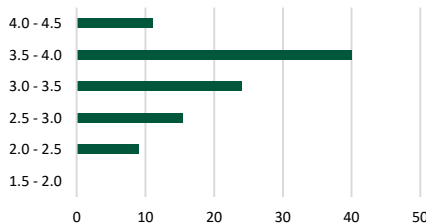

### Class of 2021

195 Students in Class  
 Highest GPA: 4.59  
 Median GPA: 3.49

Percentage of Students by GPA Range